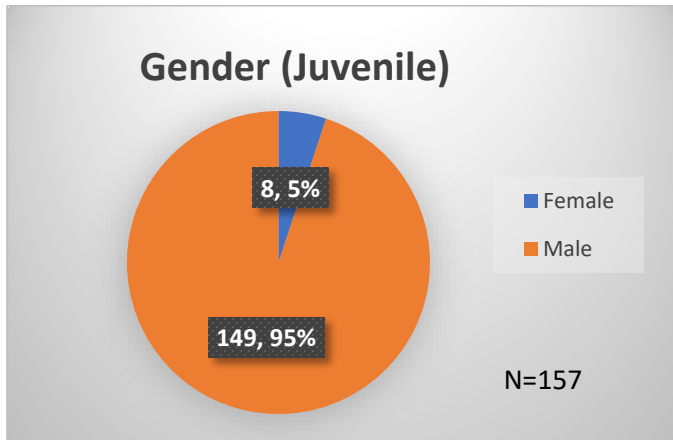

**Daily Data Dashboard – February 29, 2024**  
**Demographics for JTDC Population**  
**Thursday Morning Midnight Count**

Total # of probation Involved youth<sup>1</sup>: 1,352

<sup>1</sup> Probation Active: Any youth who is pending sentencing with an active social history, has been formally placed on probation or supervision with Cook County Juvenile Probation on the date of the report.

\*Age, Gender and Race for Criminal Court population (N=1) is not represented in this report.

**Daily Data Dashboard – February 29, 2024**  
**Demographics for JTDC Population**  
**Thursday Morning Midnight Count**