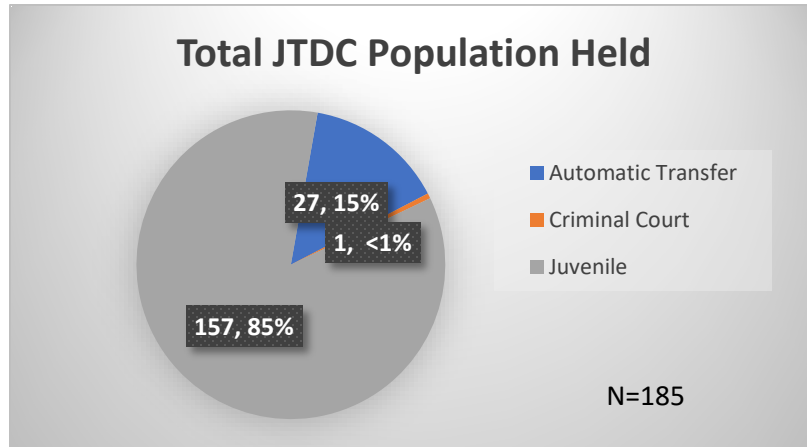

**Daily Data Dashboard – February 29, 2024**  
**Demographics for JTDC Population**  
**Thursday Morning Midnight Count**

Total # of probation Involved youth<sup>1</sup>: 1,352

<sup>1</sup> Probation Active: Any youth who is pending sentencing with an active social history, has been formally placed on probation or supervision with Cook County Juvenile Probation on the date of the report.

\*Age, Gender and Race for Criminal Court population (N=1) is not represented in this report.

**Daily Data Dashboard – February 29, 2024**  
**Demographics for JTDC Population**  
**Thursday Morning Midnight Count**