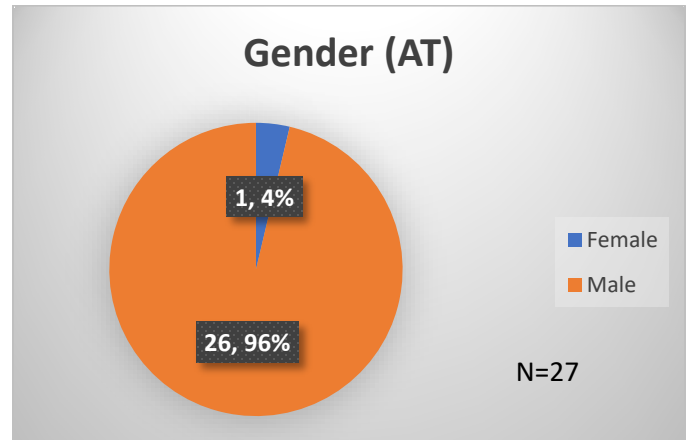

**Daily Data Dashboard – February 29, 2024**  
**Demographics for JTDC Population**  
**Thursday Morning Midnight Count**

Total # of probation Involved youth<sup>1</sup>: 1,352

<sup>1</sup> Probation Active: Any youth who is pending sentencing with an active social history, has been formally placed on probation or supervision with Cook County Juvenile Probation on the date of the report.

\*Age, Gender and Race for Criminal Court population (N=1) is not represented in this report.

**Daily Data Dashboard – February 29, 2024**  
**Demographics for JTDC Population**  
**Thursday Morning Midnight Count**