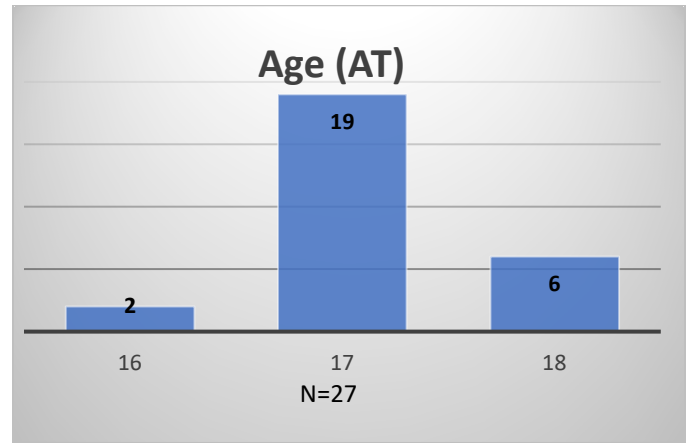

**Daily Data Dashboard – February 29, 2024**  
**Demographics for JTDC Population**  
**Thursday Morning Midnight Count**

Total # of probation Involved youth<sup>1</sup>: 1,352

<sup>1</sup> Probation Active: Any youth who is pending sentencing with an active social history, has been formally placed on probation or supervision with Cook County Juvenile Probation on the date of the report.

\*Age, Gender and Race for Criminal Court population (N=1) is not represented in this report.

**Daily Data Dashboard – February 29, 2024**  
**Demographics for JTDC Population**  
**Thursday Morning Midnight Count**