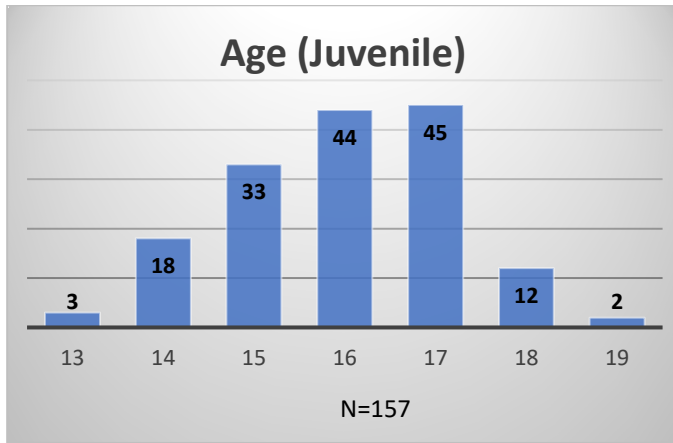

**Daily Data Dashboard – February 29, 2024**  
**Demographics for JTDC Population**  
**Thursday Morning Midnight Count**

Total # of probation Involved youth<sup>1</sup>: 1,352

<sup>1</sup> Probation Active: Any youth who is pending sentencing with an active social history, has been formally placed on probation or supervision with Cook County Juvenile Probation on the date of the report.

\*Age, Gender and Race for Criminal Court population (N=1) is not represented in this report.

**Daily Data Dashboard – February 29, 2024**  
**Demographics for JTDC Population**  
**Thursday Morning Midnight Count**